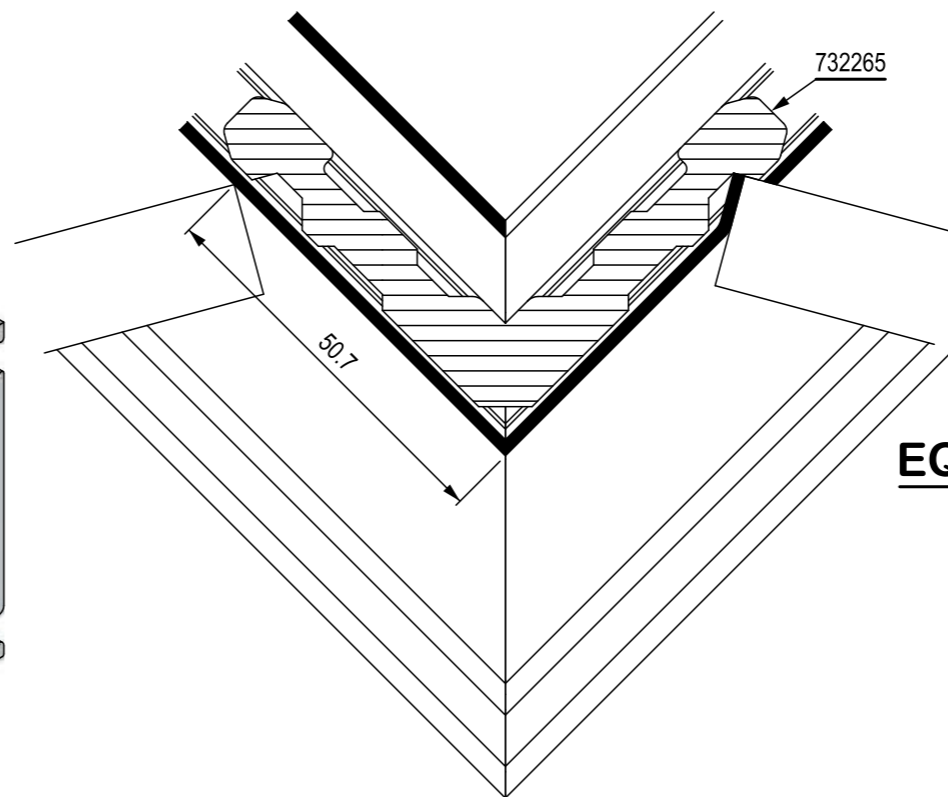

EQUERRES A SERTIR
clamp-corners

Moustiquaire Coulissante
Sliding flyscreen
" GRAPHITE "
coupe horizontale - horizontal section