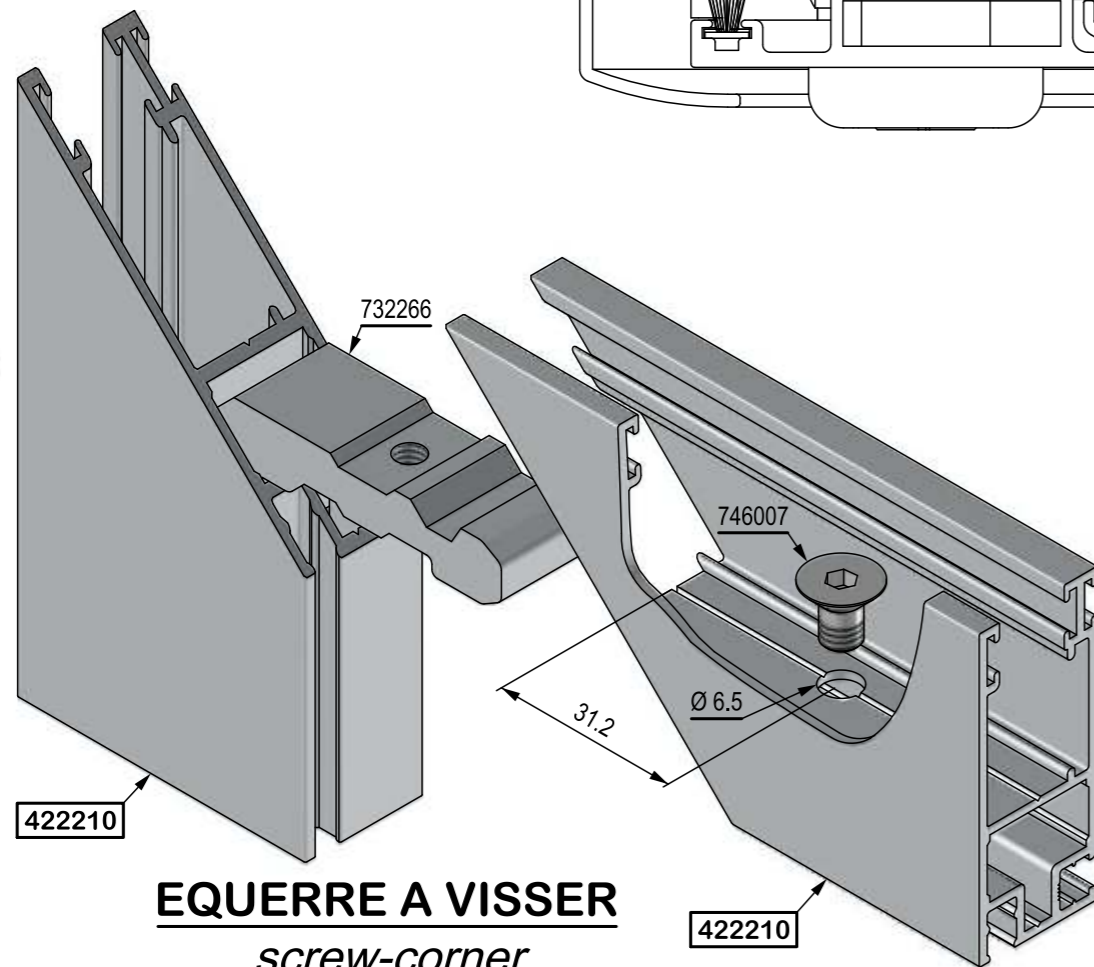

746007

EQUERRE A VISSER
screw-corner