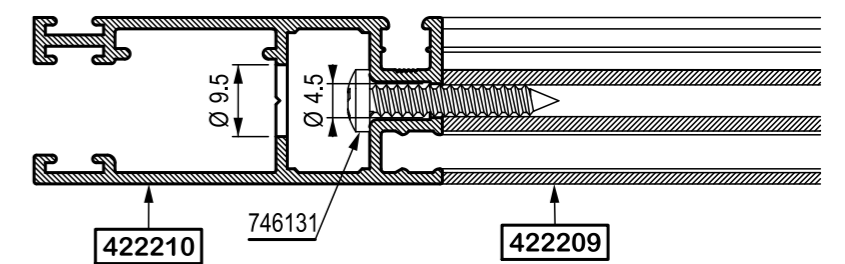

MONTAGE TRAVERSE
transom assembly