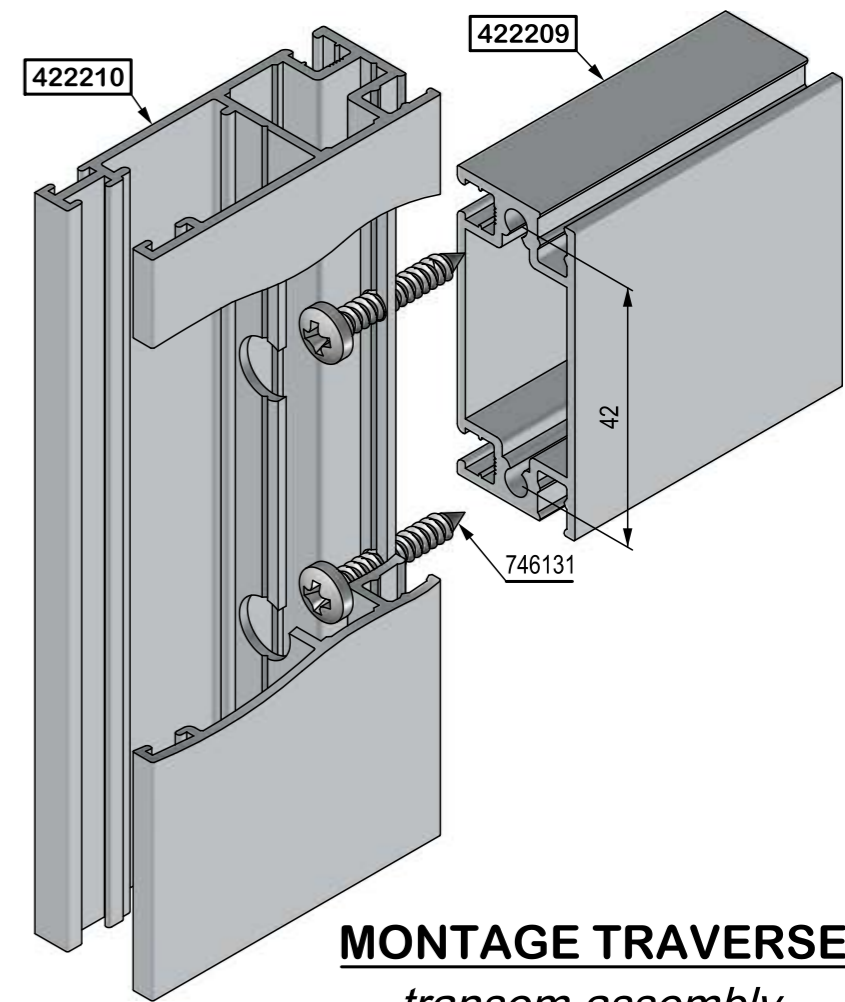

MONTAGE TRAVERSE
transom assembly