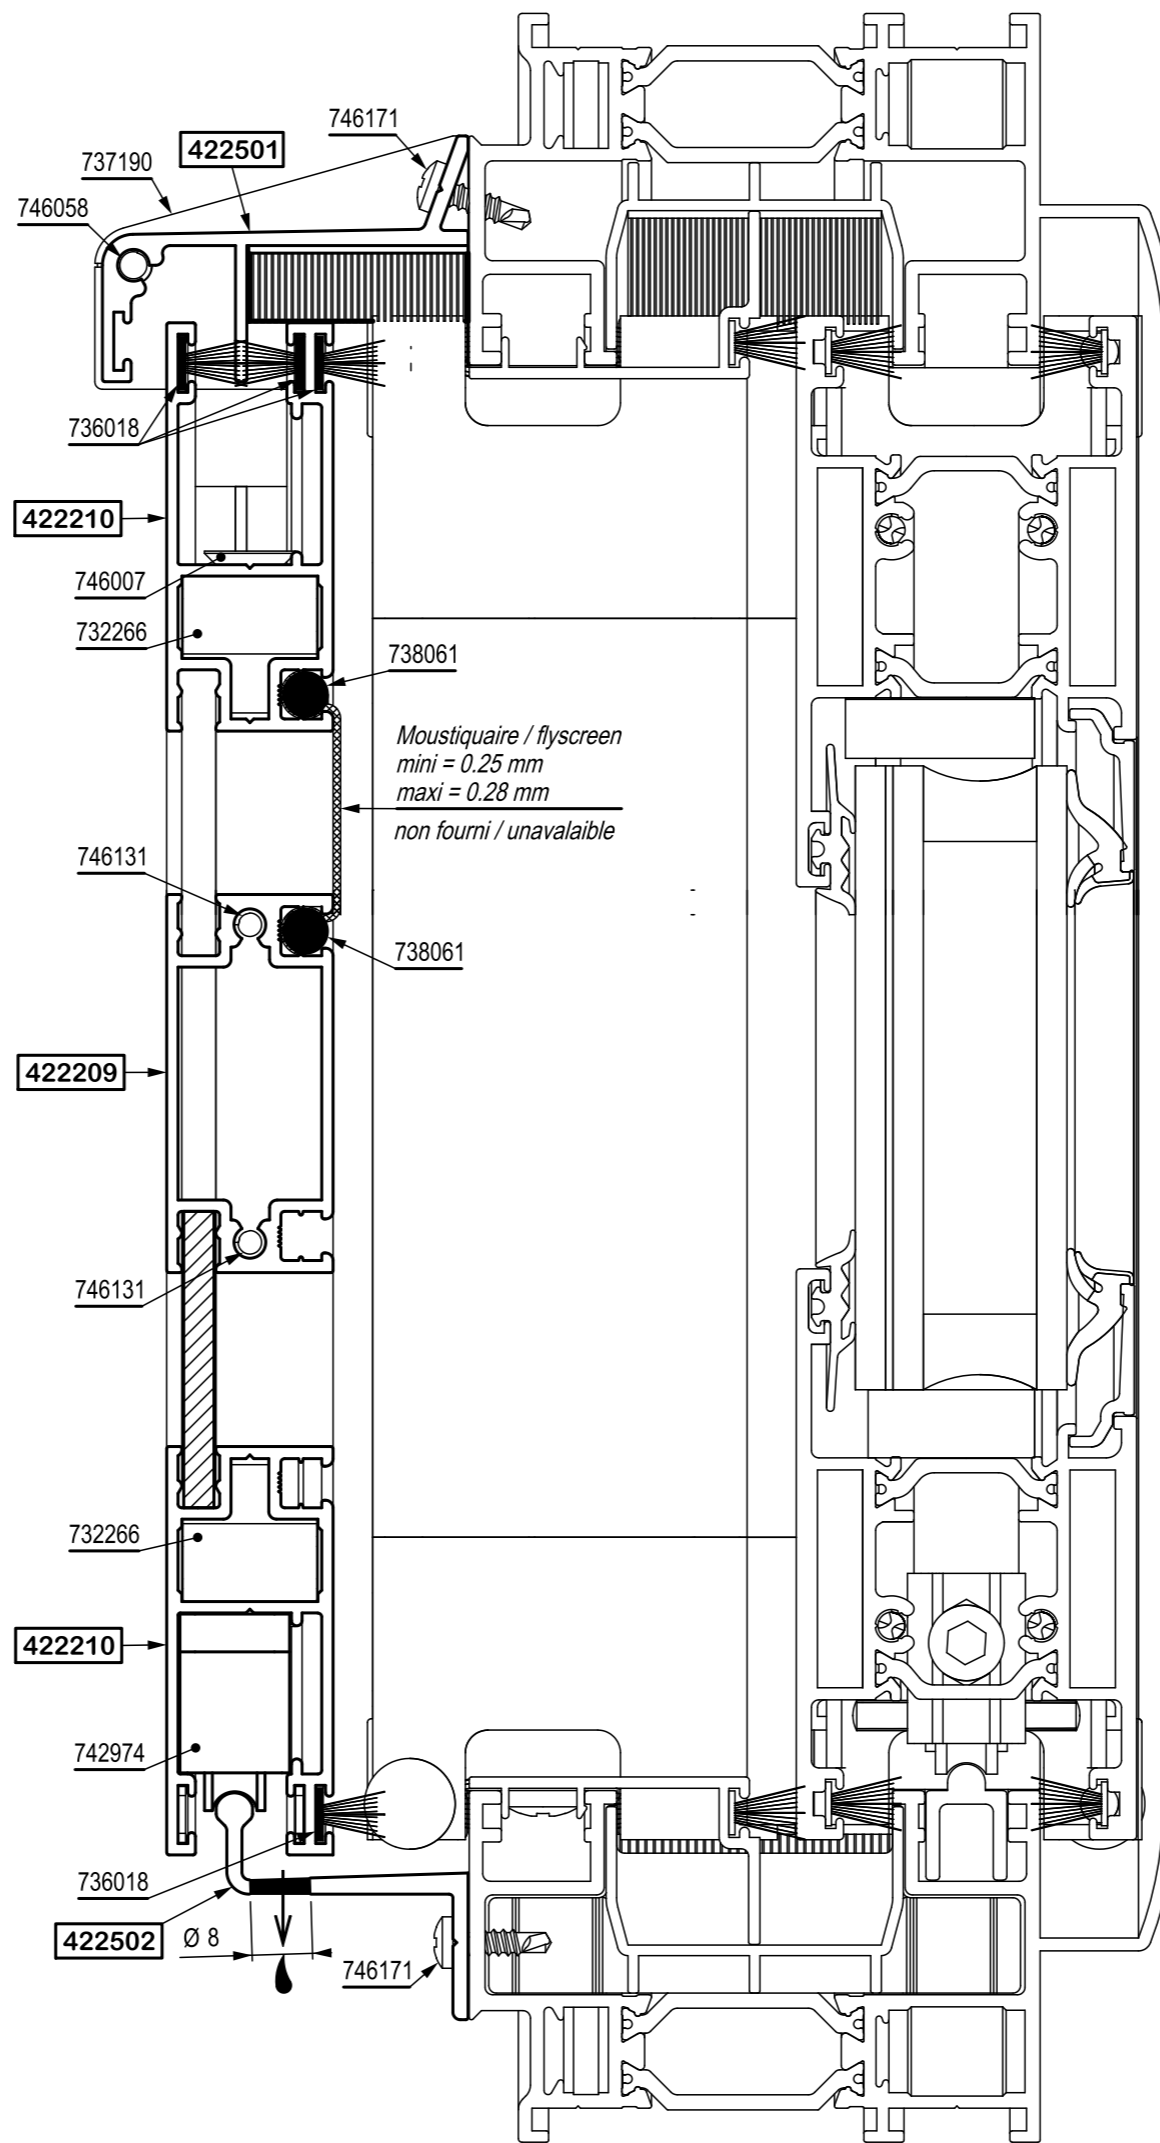

MONTAGE TRAVERSE
transom assembly