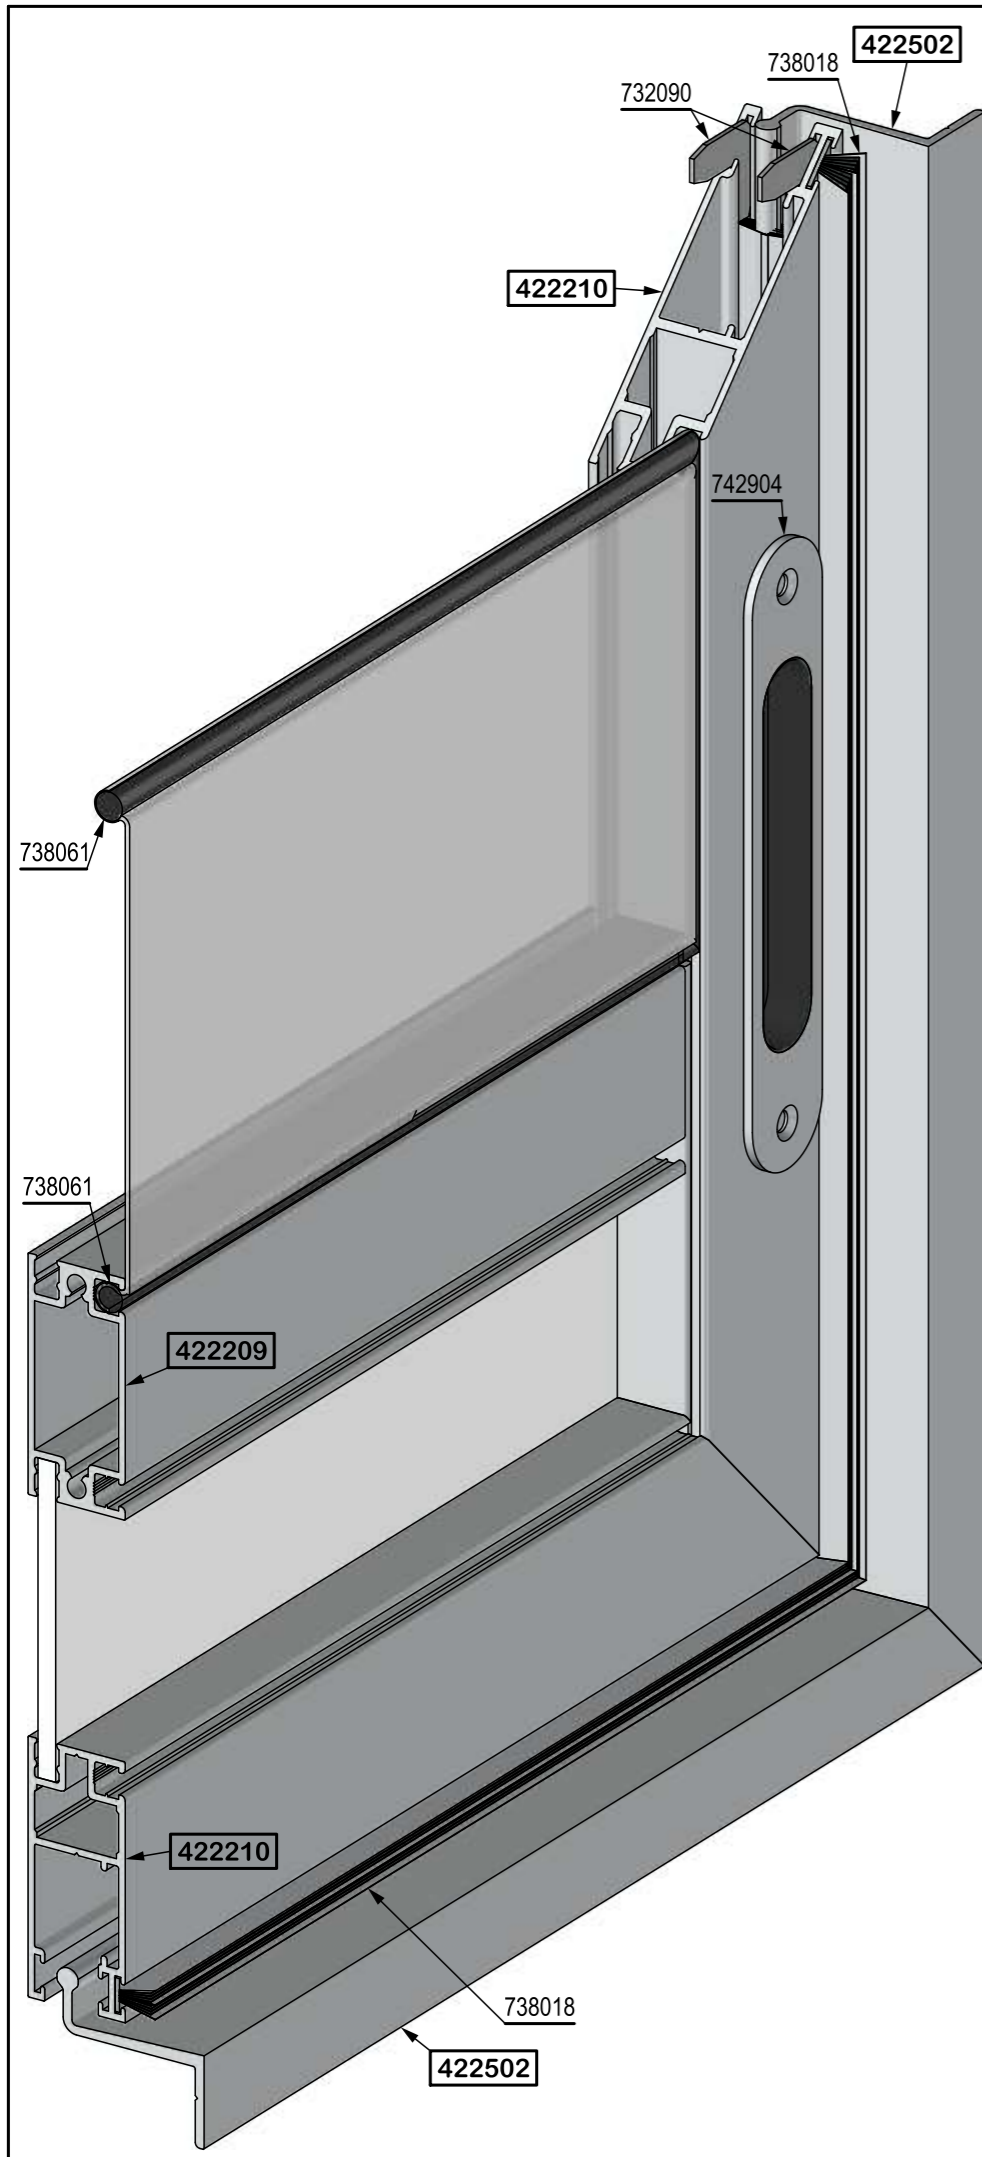

MONTAGE TRAVERSE
transom assembly