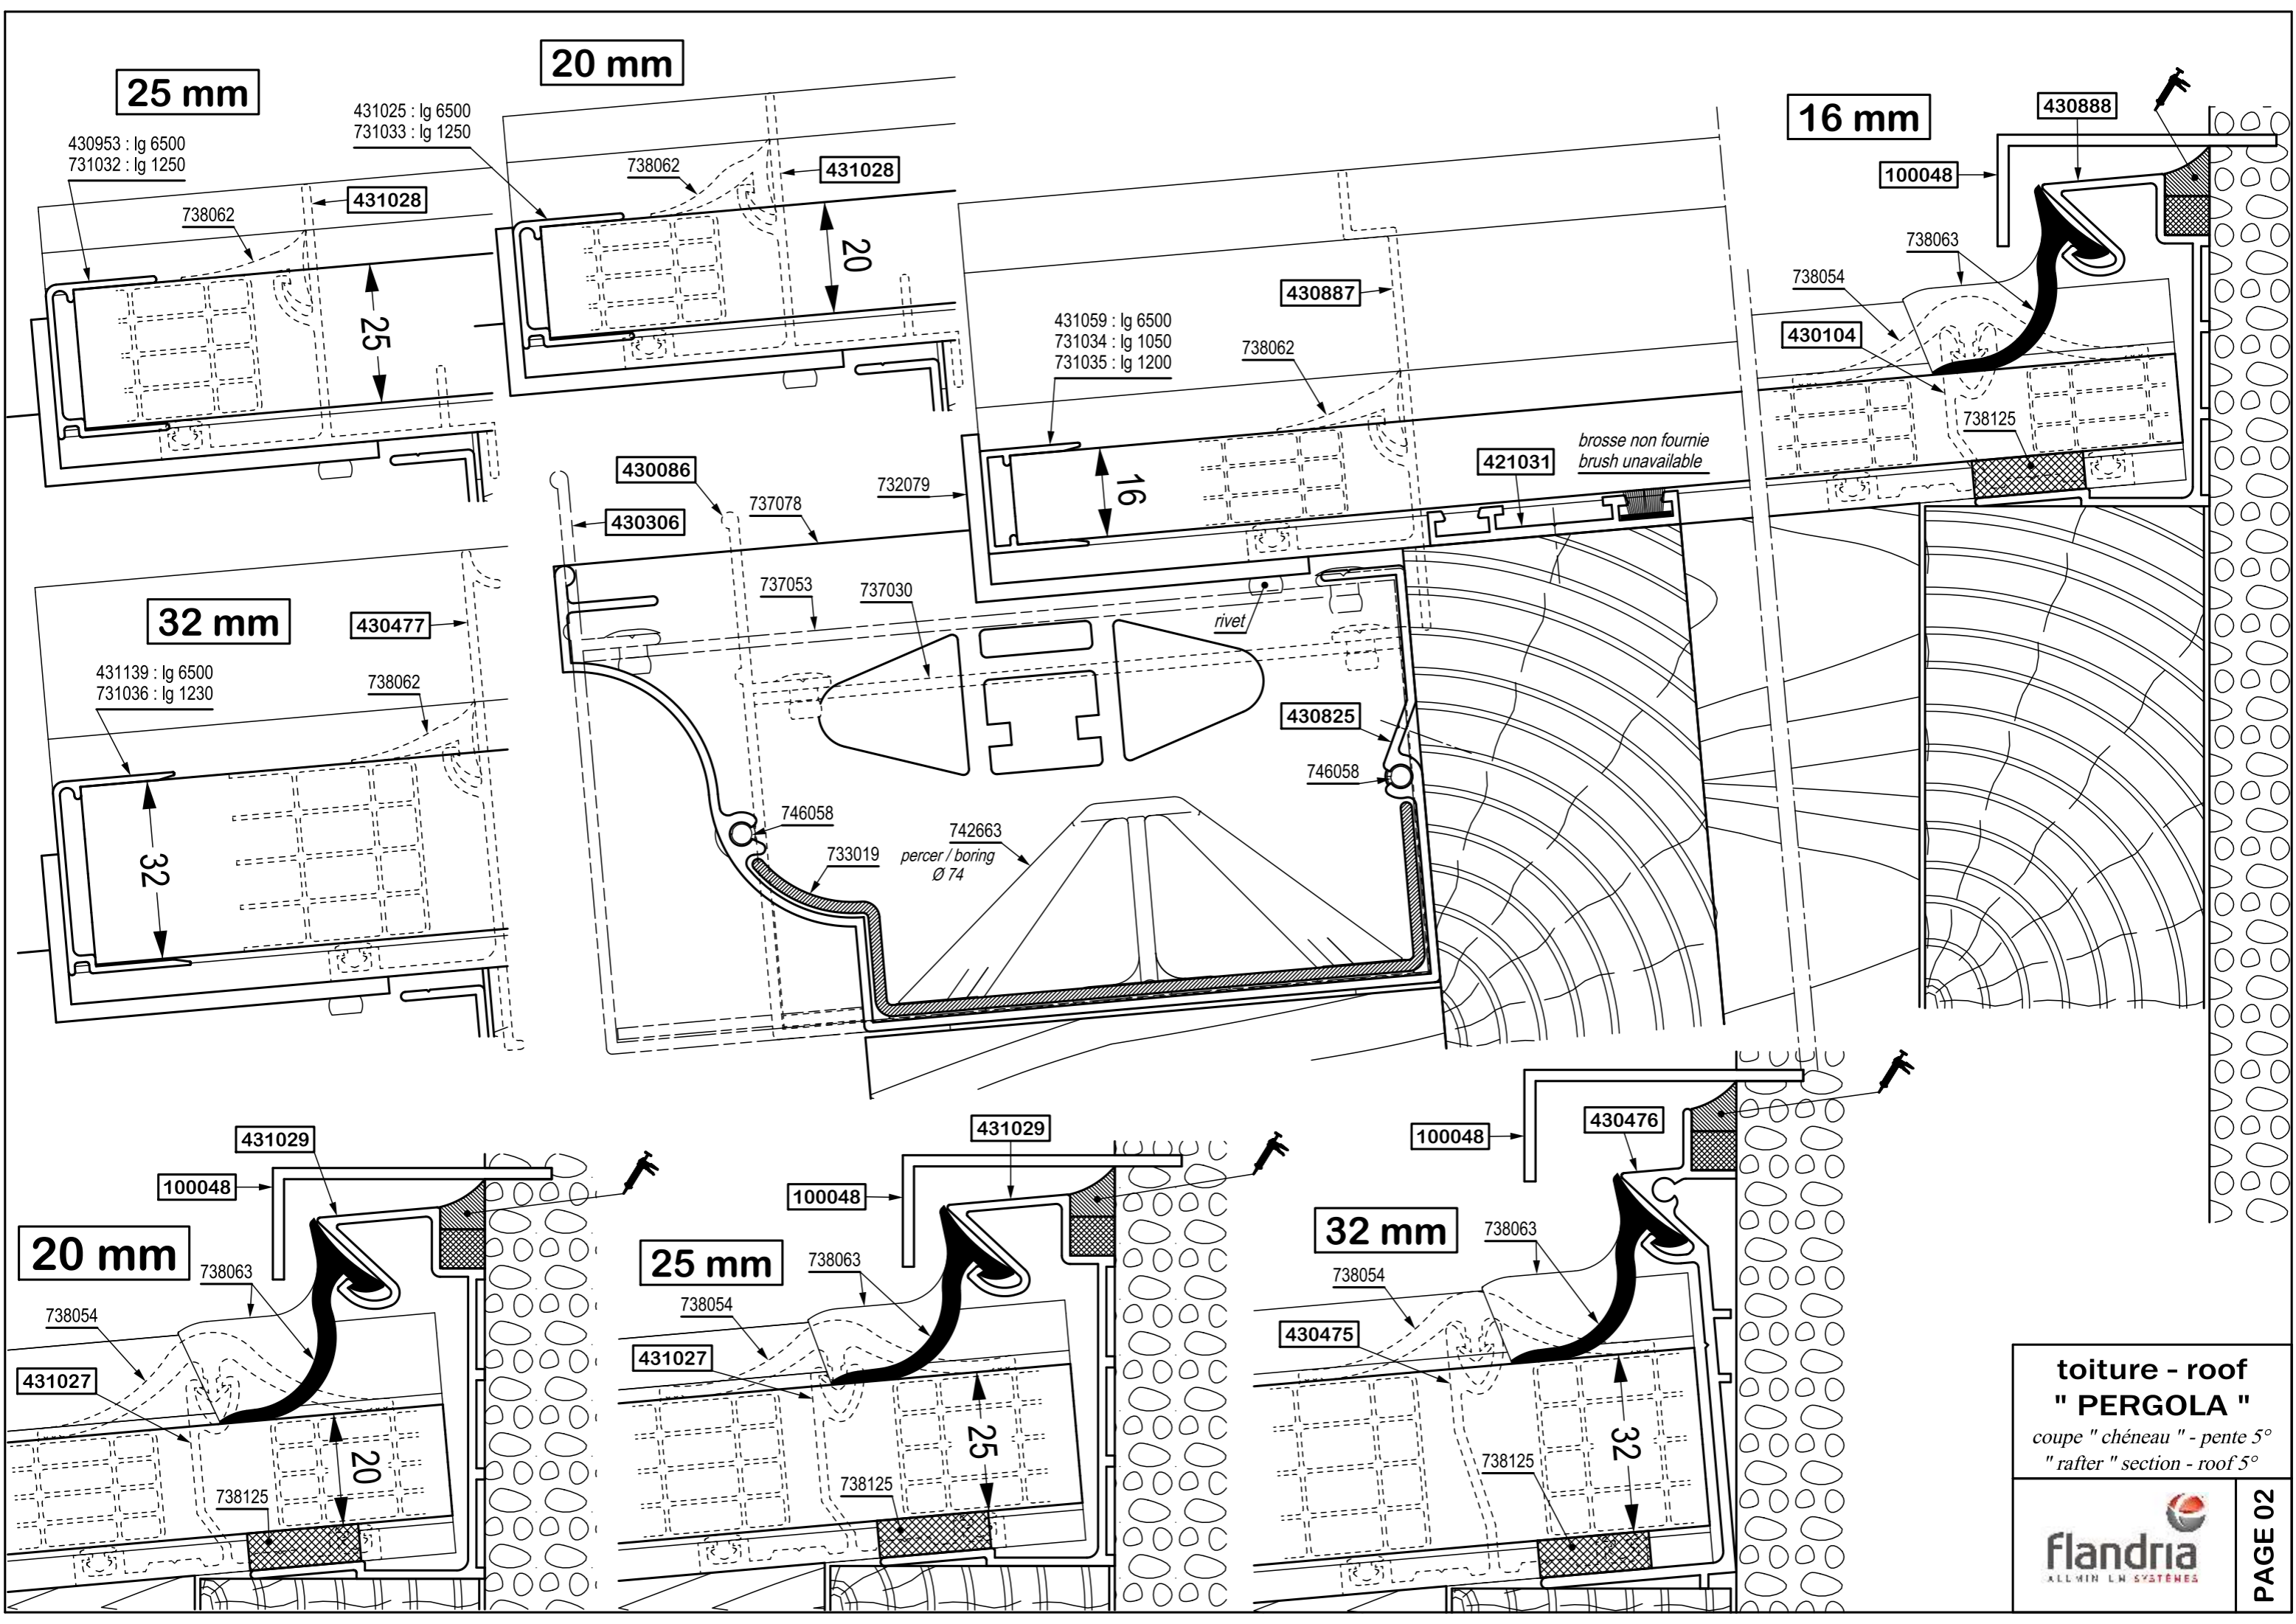

toiture - roof
" PERGOLA "
coupe " chéneau " - pente 5°
" rafter " section - roof 5°