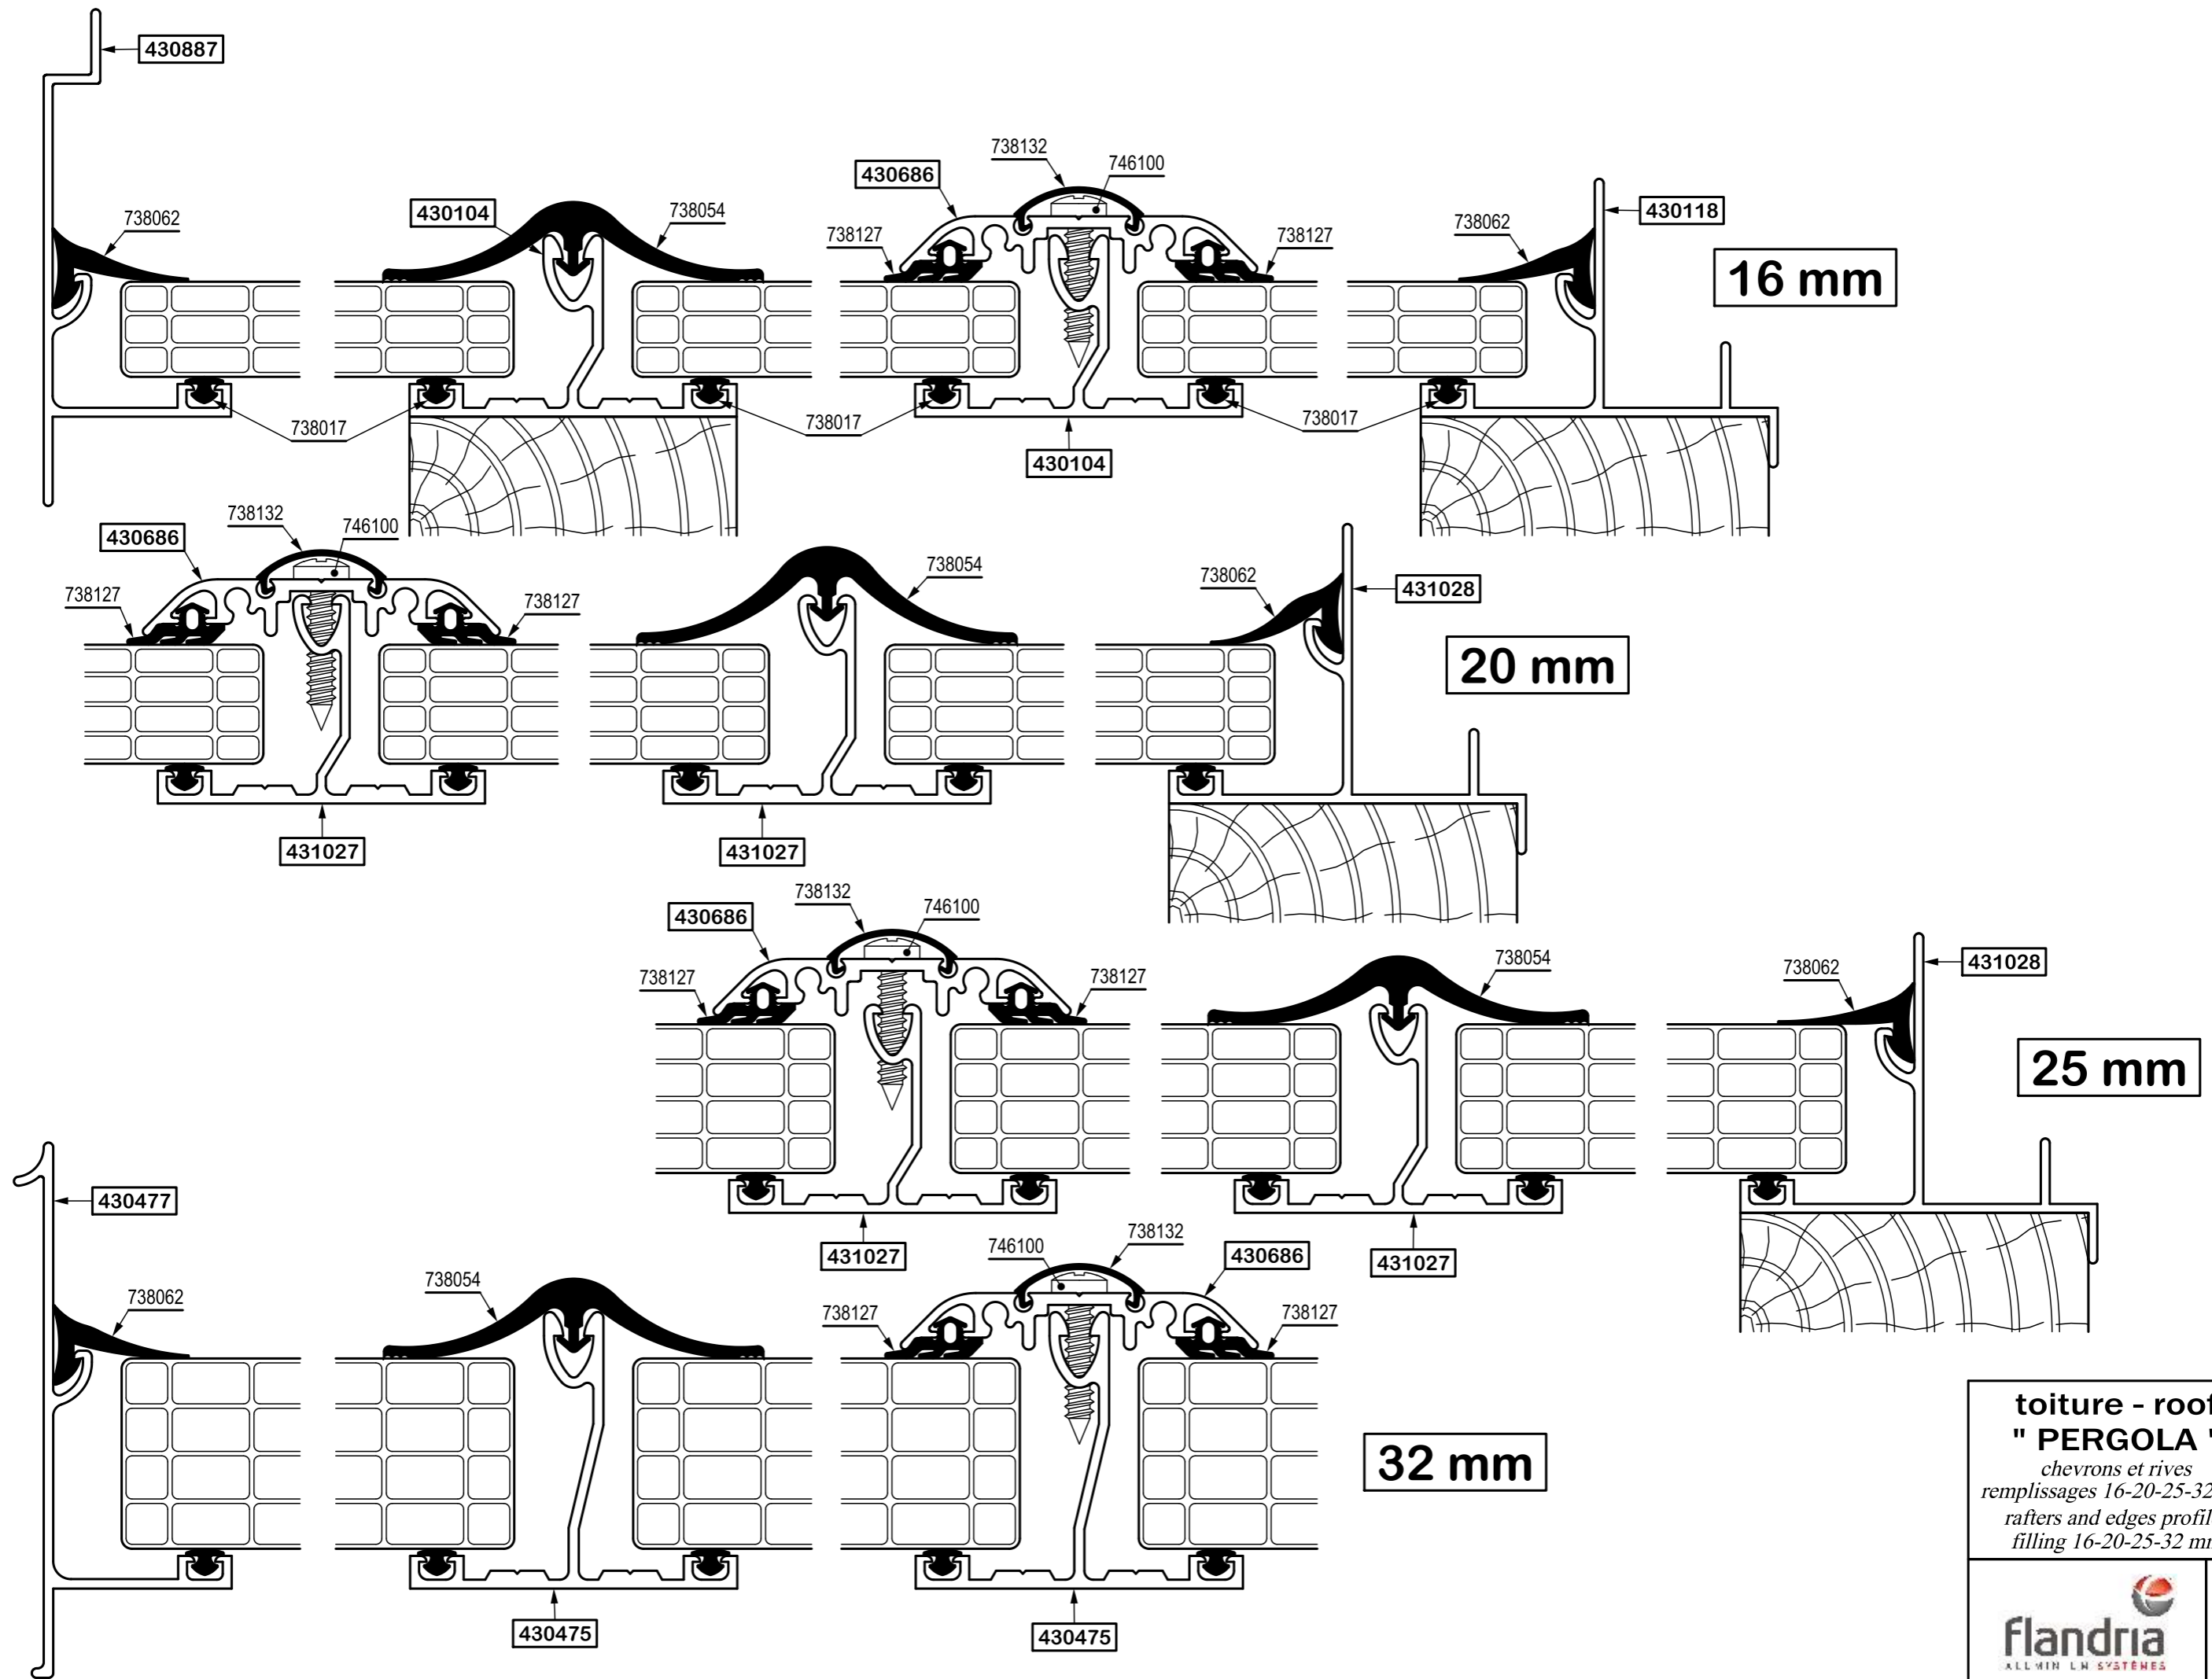

16 mm

20 mm

25 mm

32 mm

toiture - roof
" PERGOLA "
chevrons et rives
remplissages 16-20-25-32 mm
rafters and edges profiles
filling 16-20-25-32 mm